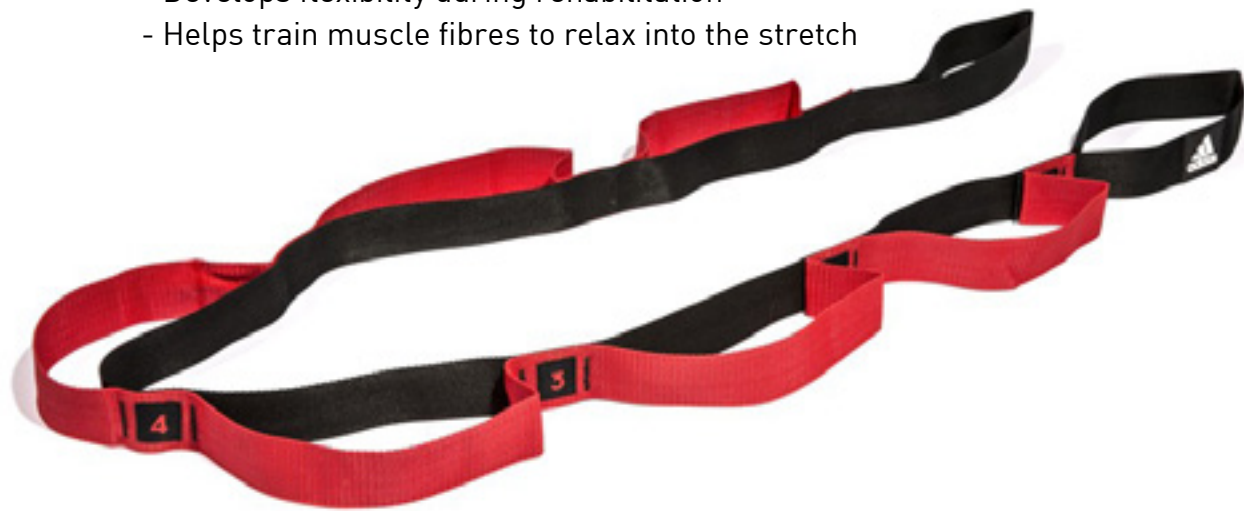

ADSU-12441RD - SMALL
ADSU-12442RD - MEDIUM
ADSU-12443RD - LARGE
ADSU-12444RD - X LARGE

BANDS & TUBES

STRETCH ASSIST BAND

ADTB-10608

- 6 loops provide varying degrees of stretch
- Assists you with holding stretches
- Use during warm-up and cool down
- Develops flexibility during rehabilitation
- Helps train muscle fibres to relax into the stretch