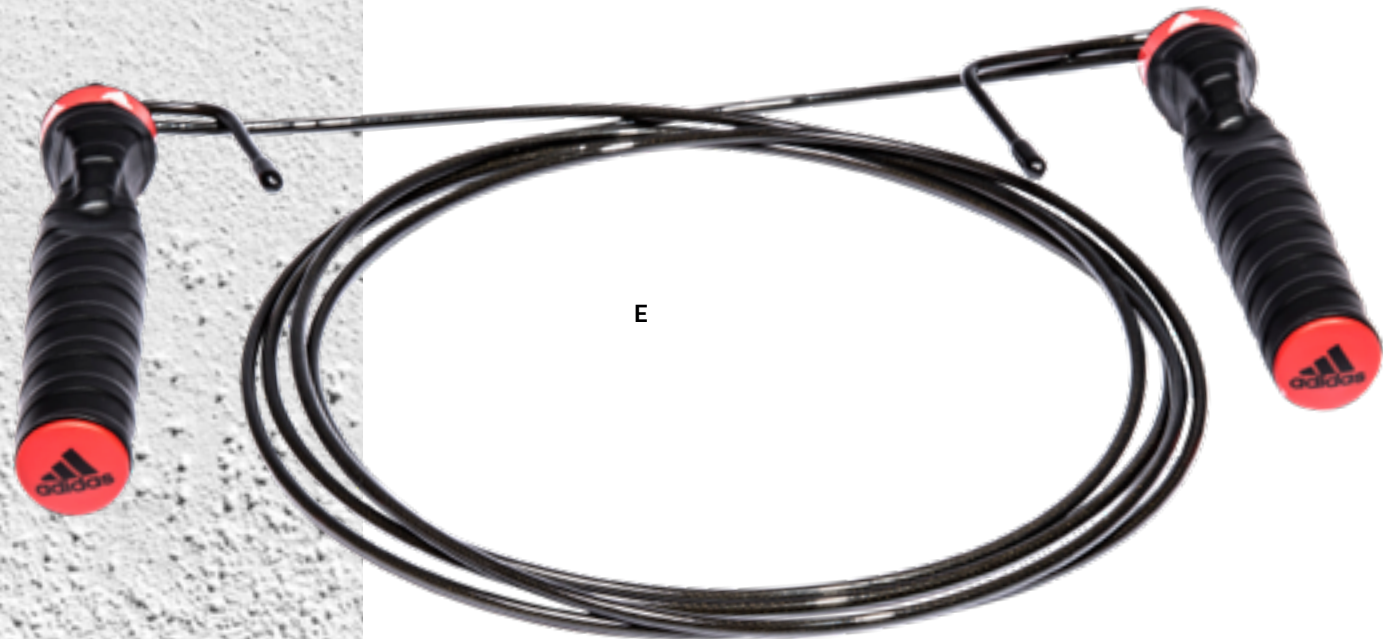

ROPES

- A ADRP-11011 SKIPPING ROPE
- B ADRP-11016 CABLE SKIPPING ROPE
- C ADRP-11012 SKIPPING ROPE WITH CARRY CASE
- D ADRP-11017 ESSENTIAL SKIPPING ROPE
- E ADRP-11015 JUMP ROPE
- F ADRP-12234 SPEED ROPE