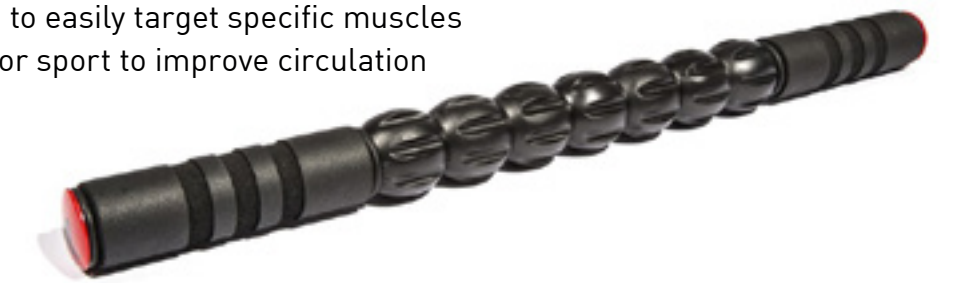

FOAM ROLLER

ADAC-11501

- 33cm length x 14cm diameter
- Hard inner sleeve
- Enables you to massage deeper
- Helps you recover faster

MASSAGE ROLLER

ADTB-11608

- 49cm length
- Helps reduce muscular aches and pains
- Improves recovery time
- Self-massaging tool designed to easily target specific muscles
- Use before and after training or sport to improve circulation